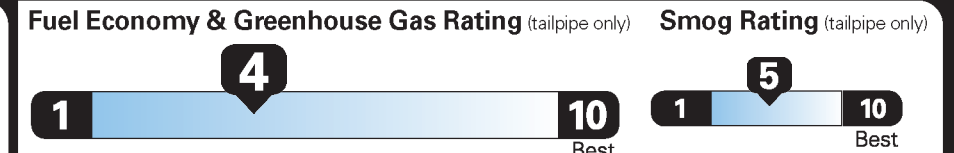

This vehicle emits 418 grams CO₂ per mile. The best emits 0 grams per mile (tailpipe only). Producing and distributing fuel also create emissions; learn more at fueleconomy.gov.

Actual results will vary for many reasons, including driving conditions and how you drive and maintain your vehicle. The average new vehicle gets 27 MPG and costs $7,000 to fuel over 5 years. Cost estimates are based on 15,000 miles per year at $2.55 per gallon. MPGe is miles per gasoline gallon equivalent. Vehicle emissions are a significant cause of climate change and smog.

fueleconomy.gov

Calculate personalized estimates and compare vehicles

GOVERNMENT 5-STAR SAFETY RATINGS

Overall Vehicle Score	Not Rated	
Based on the combined ratings of frontal, side and rollover. Should ONLY be compared to other vehicles of similar size and weight.		
Frontal Crash	Driver Passenger	Not Rated
Based on the risk of injury in a frontal impact. Should ONLY be compared to other vehicles of similar size and weight.		
Side Crash	Front seat Rear seat	Not Rated
Based on the risk of injury in a side impact.		
Rollover	★★★★	
Based on the risk of rollover in a single-vehicle crash.		

Star ratings range from 1 to 5 stars (★★★★★), with 5 being the highest. Source: National Highway Traffic Safety Administration (NHTSA). www.safercar.gov or 1-888-327-4236

FordPass™ Connect

1. With a FordPass Connect-equipped vehicle, you can use FordPass to:
2. **Access Vehicle Control Features**
3. Remotely start, lock and unlock your vehicle.
   - Locate your vehicle and check approximate fuel range.
   - Receive vehicle health alerts.
4. **Activate 4G LTE Wi-Fi Hotspot**
5. New vehicles include a complimentary 3-month or 3GB data Wi-Fi trial.
   - Connect up to 10 Wi-Fi-equipped devices.

Ask your sales consultant for more details.

Insist on Ford Protect! The only extended service plan fully backed by Ford and honored at every Ford dealership in the U.S., Canada and Mexico. See your Ford dealer or visit www.FordOwner.com.

WARNING: Operating, servicing and maintaining a passenger vehicle, pickup truck, van, or off-road vehicle can expose you to chemicals including engine exhaust, carbon monoxide, phthalates, and lead, which are known to the State of California to cause cancer and birth defects or other reproductive harm. To minimize exposure, avoid breathing exhaust, do not idle the engine except as necessary, service your vehicle in a well-ventilated area and wear gloves or wash your hands frequently when servicing your vehicle. For more information go to www.P65Warnings.ca.gov/passenger-vehicle.

SCAN OR TEXT 2FKBB52609 TO 48028

www.ford.com/help/privacy-terms/

RAMP ONE	CK60	CONVOY	TOTAL MSRP $49,725.00
RAMP TWO	ITEM #: 48-9033 O/T 2		

Whether you decide to lease or finance your vehicle, you'll find the choices that are right for you. See your dealer for details or visit www.ford.com/finance.

KA171 N RB 2X 950 000072 01 17 19